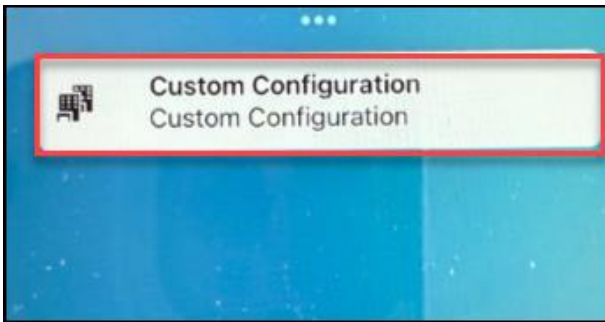

Haiku/Canto New configuration

To update Configuration

- Scan QR Code

- Click or Tap Configuration
 - It may say Kh Configuration or Custom

- Click/Tap **Edit**

- **Delete** the Kettering Health

- **Keep KH Haiku**