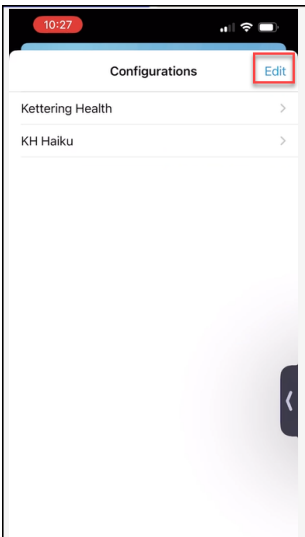

Haiku/Canto New configuration

To update Configuration

- Scan QR Code

- Click or Tap Configuration
 - It may say Kh Configuration or Custom

- Click/Tap **Edit**

- **Delete** the Kettering Health

- **Keep KH Haiku**